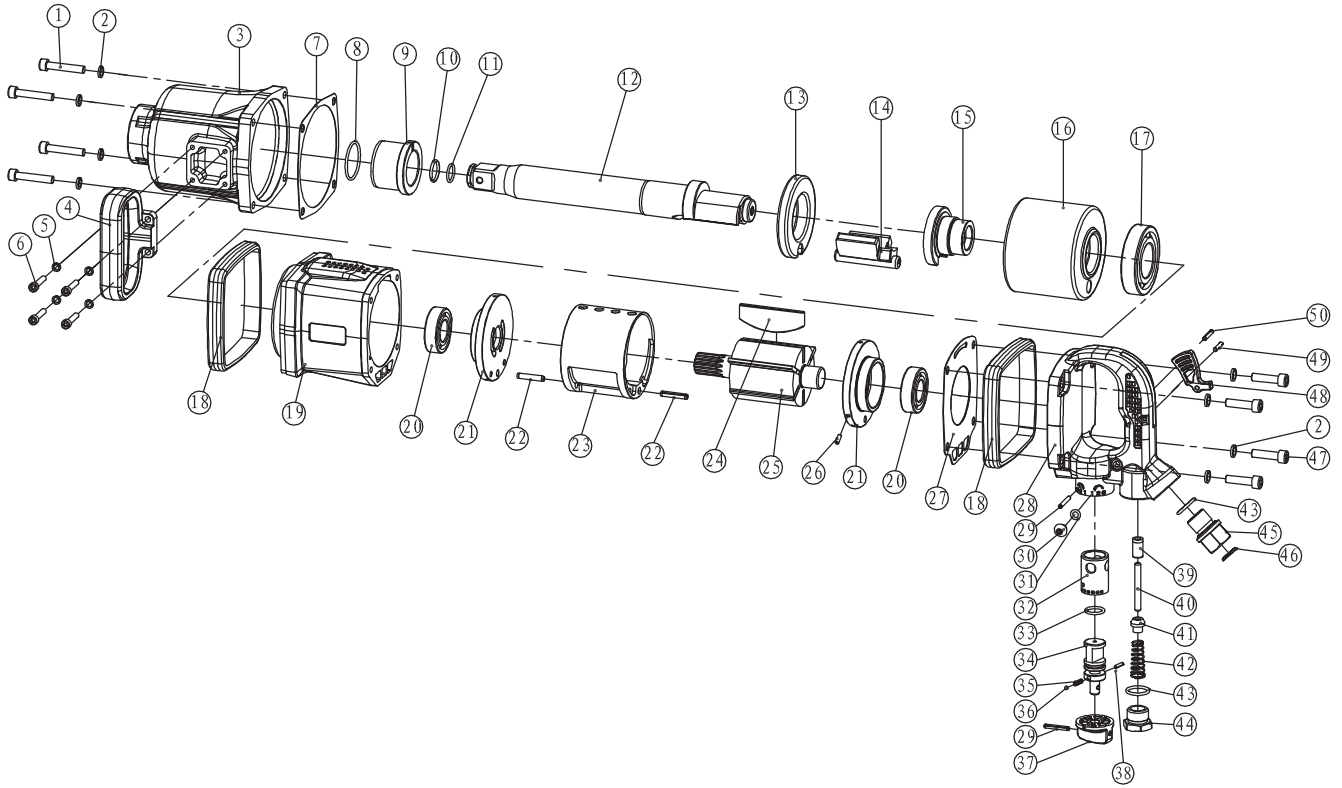

# AT-7800 **GAV** HAVALI SOMUN SÖKME

NO.	Parça Adı	Adet	NO.	Parça Adı	NO.
1	hex screw	4	26	pin	1
2	gasket	8	27	gasket	1
3	hammer case	1	28	handle set	1
4	D-handle	1	29	pin	2
5	gasket	4	30	hex screw	1
6	screw	4	31	O ring	1
7	gasket	1	32	timing bushing	1
8	O ring	1	33	O ring	1
9	anvil bushing	1	34	timing valve	1
10	circlip	1	35	spring	1
11	O ring	1	36	steel ball	1
12	anvil	1	37	timing button	1
13	hammer bushing	1	38	pin	1
14	hammer	1	39	throttle bushing	1
15	cam	1	40	throttle valve pin	1
16	hammer cage	1	41	throttle valve	1
17	bearing	1	42	inlet spring	1
18	rubber sleeve	2	43	O ring	2
19	housing	1	44	hex screw	1
20	bearing	2	45	air inlet	1
21	cylinder cover	2	46	air inlet screen	1
22	pin	2	47	hex screw	4
23	cylinder	1	48	trigger	1
24	vane	6	49	pin	1
25	rotor	1	50	pin	1